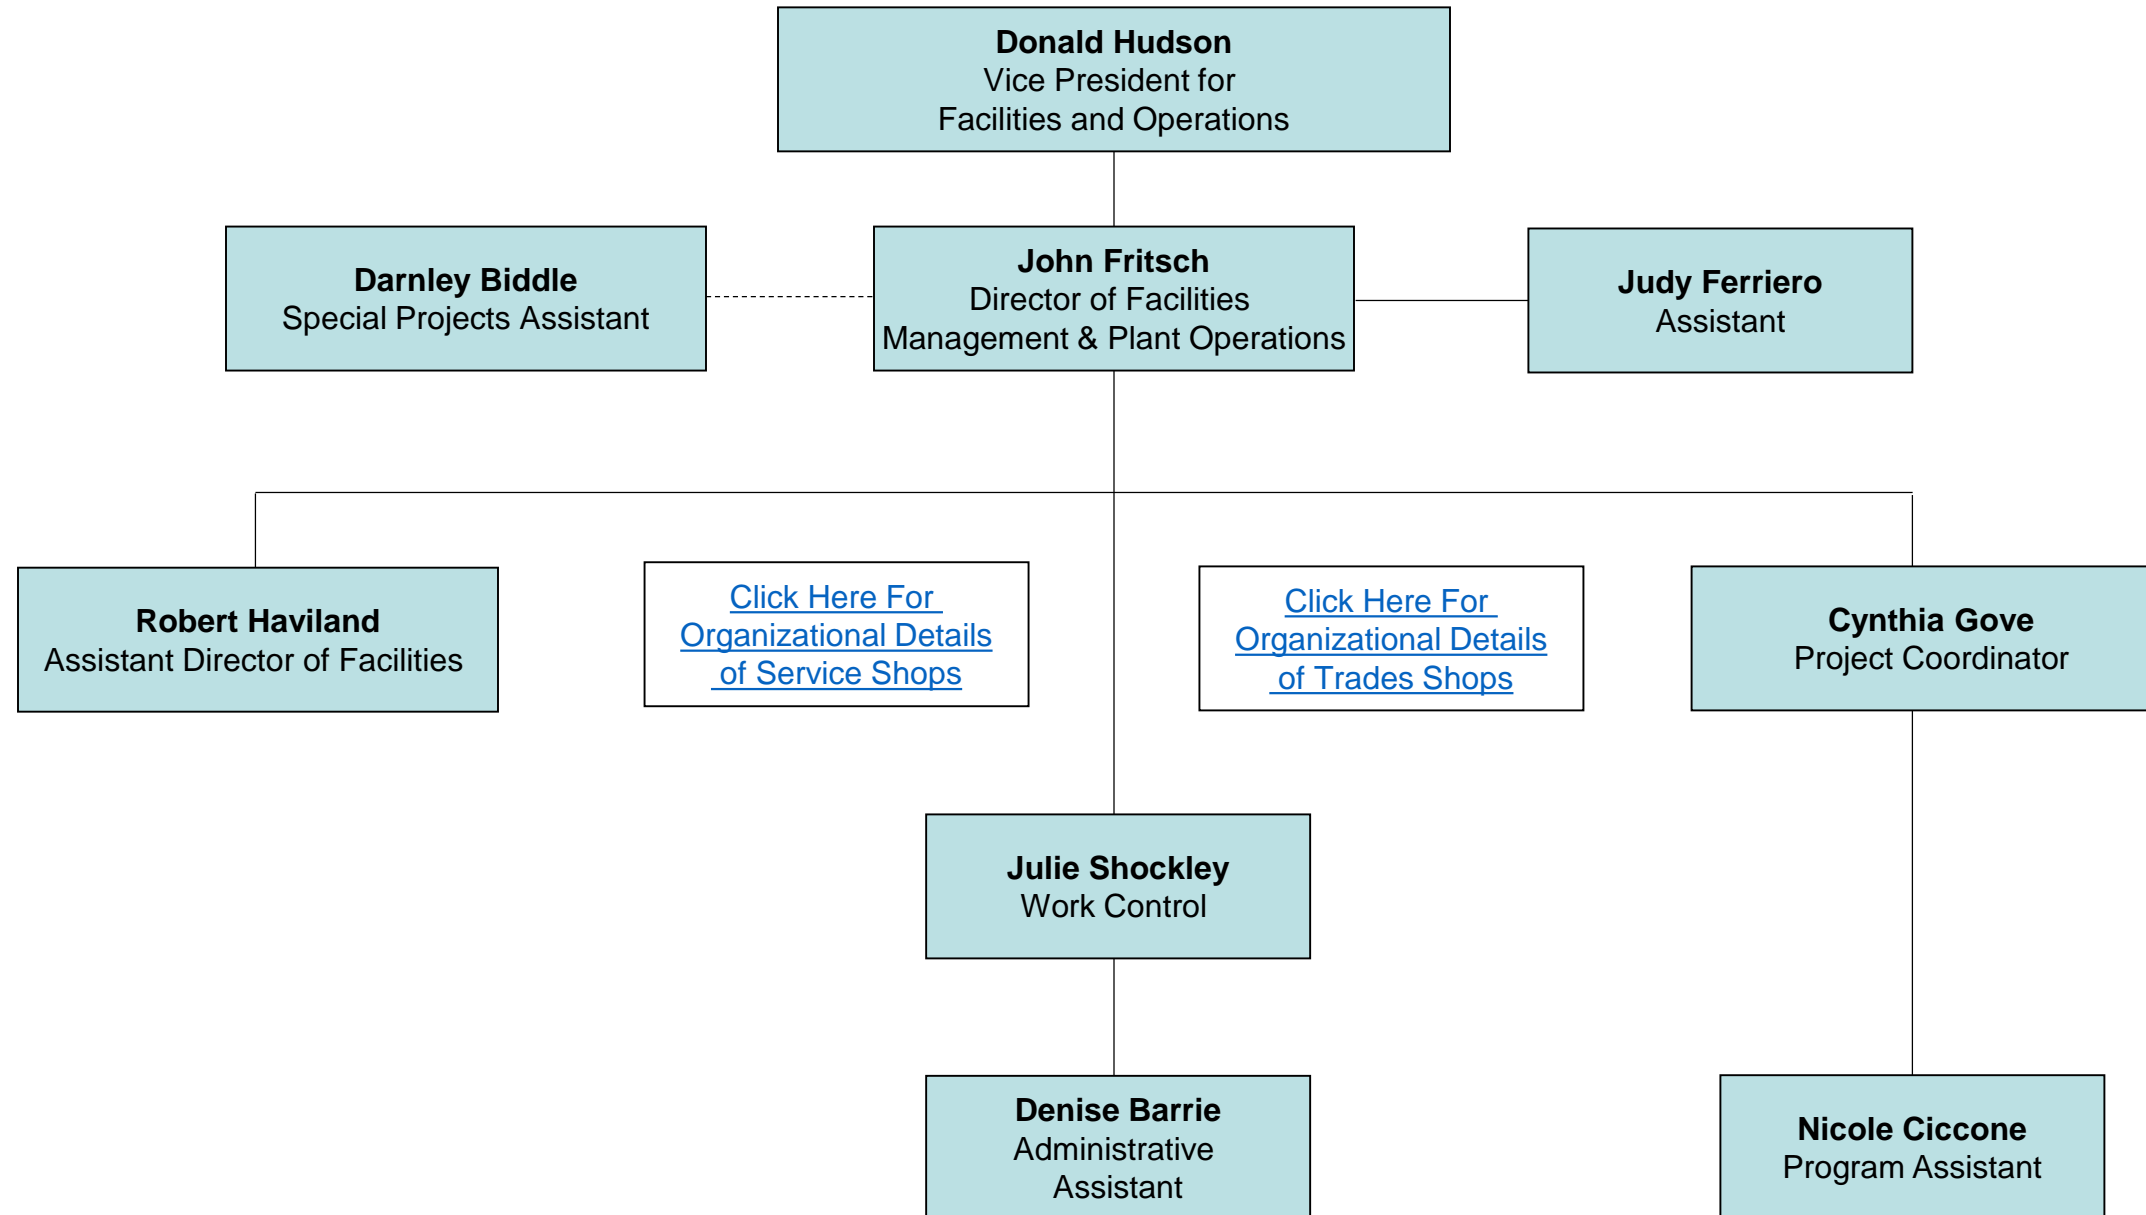

1/8/2018

**Office of Facilities Planning & Construction**  
**Division of Facilities & Operations**

**Office of Real Estate  
Division of Facilities & Operations**

1/8/2018

**Office of Engineering & Energy Management  
Division of Facilities & Operations**

**Office of Facilities Management & Plant Operations**  
**Division of Facilities & Operations**

**Office of Facilities Management & Plant Operations**  
**Trade Shops**  
**Division of Facilities & Operations**

**Kevin Chandler**  
 Crew Supervisor

**Deborah Sallis**  
 Crew Supervisor

**David Campbell**  
 Crew Supervisor

**Antony Briggs**  
 Crew Supervisor

**James Clark**  
 Crew Supervisor

**Dan Mendez**  
**Vernon Beard**  
 Crew Supervisor

**Office of Facilities Management & Plant Operations**  
**Repair Shop**  
**Division of Facilities & Operations**