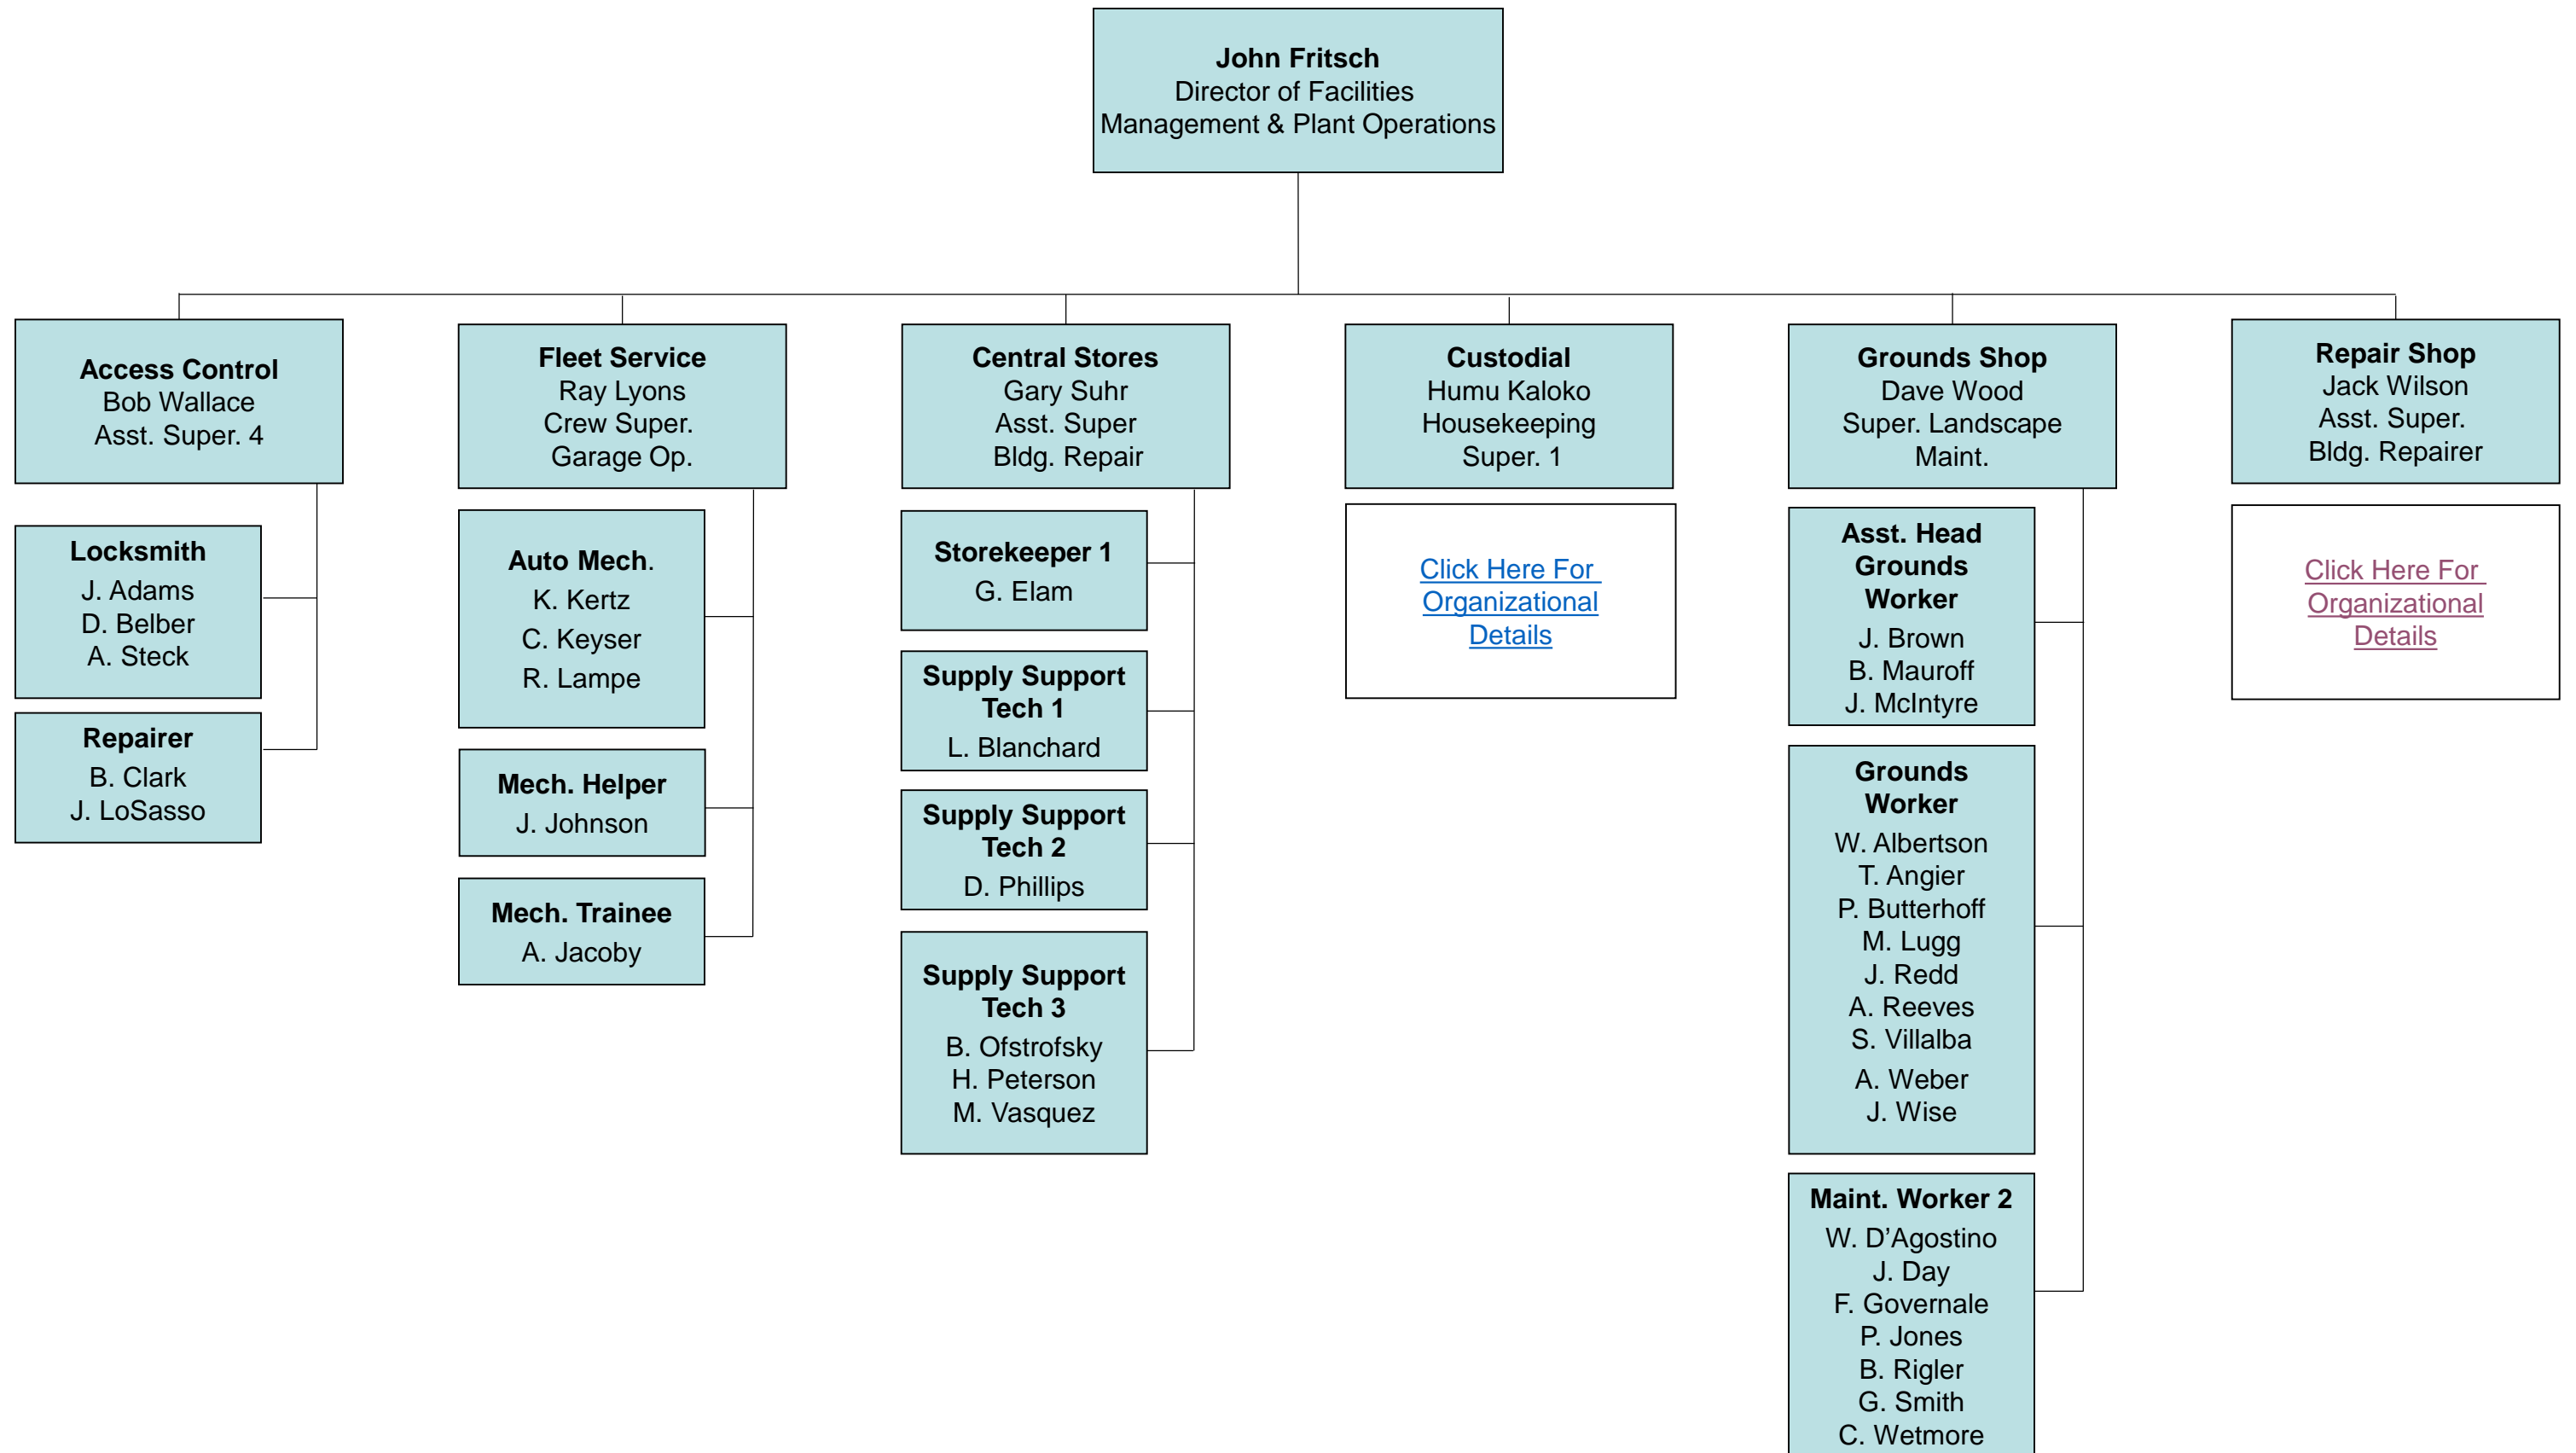

**Office of Facilities Management & Plant Operations**  
**Division of Facilities & Operations**

**Office of Facilities Management & Plant Operations**  
**Trade Shops**  
**Division of Facilities & Operations**

**Office of Facilities Management & Plant Operations**  
**Services Shops**  
**Division of Facilities & Operations**

**Office of Facilities Management & Plant Operations**  
**Custodial**  
**Division of Facilities & Operations**

**Kevin Chandler**  
 Crew Supervisor

**Deborah Sallis**  
 Crew Supervisor

**David Campbell**  
 Crew Supervisor

**Antony Briggs**  
 Crew Supervisor

**James Clark**  
 Crew Supervisor

**Dan Mendez**  
**Vernon Beard**  
 Crew Supervisor

**Office of Facilities Management & Plant Operations**  
**Repair Shop**  
**Division of Facilities & Operations**