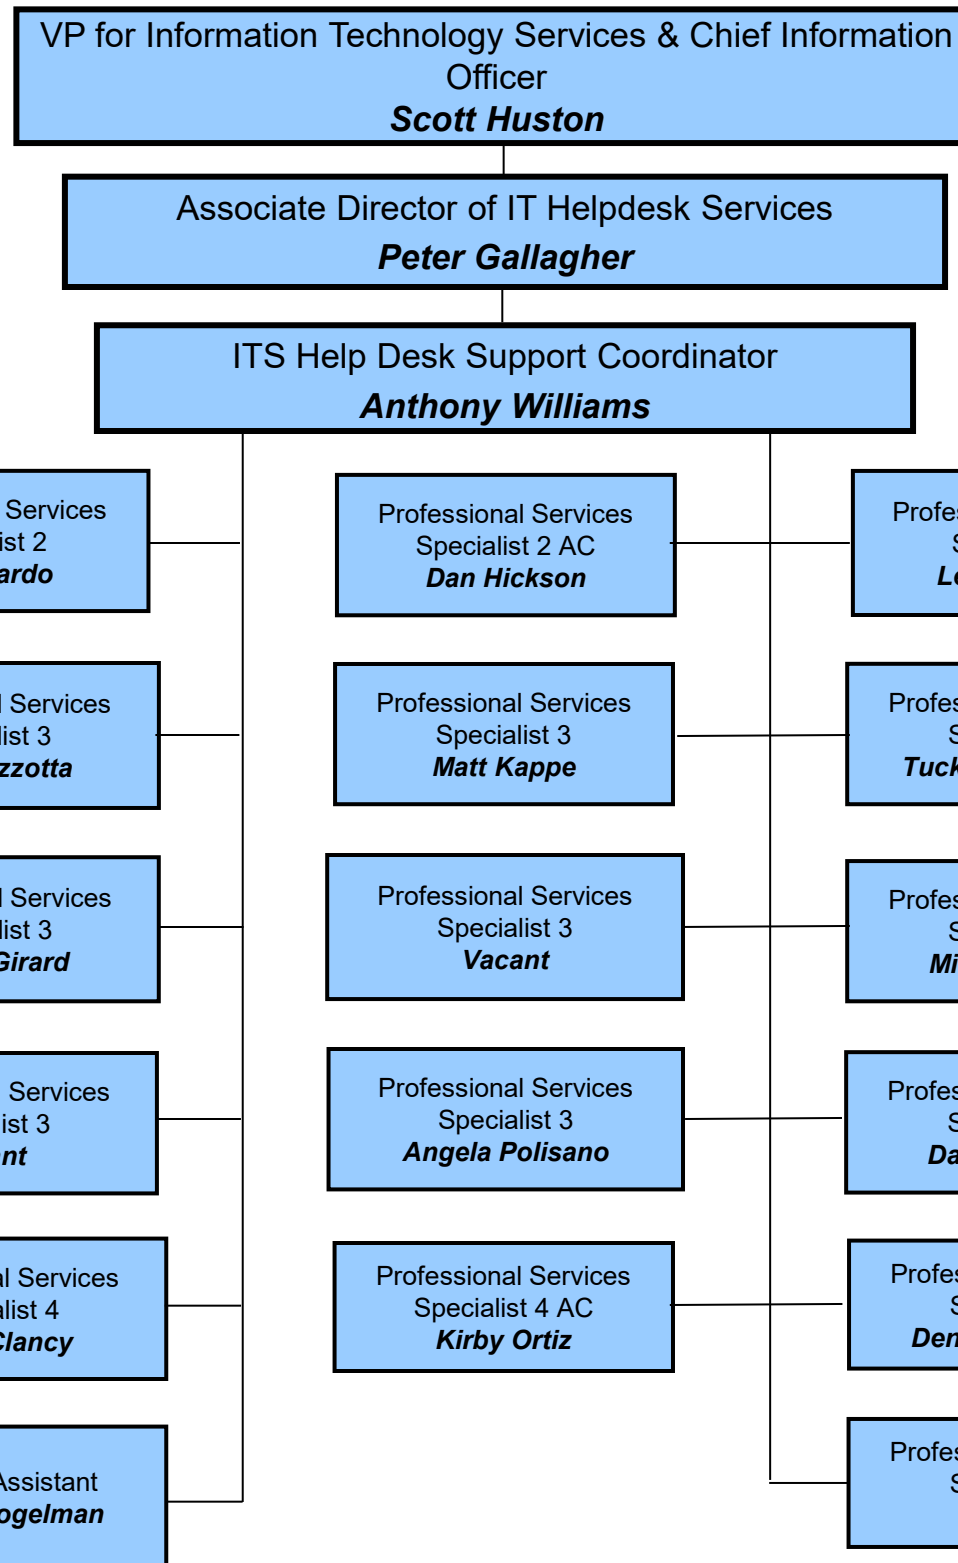

Information Technology Help Desk Services Organization Chart

Rev February 2025